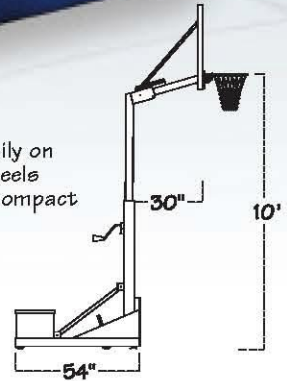

• Optional bolt-on TuffGuard™ backboard padding

• Simple hand crank adjustment easily adjusts rim height from 10' - 6.5'

• Foot lever raises unit onto castor for rolling

• Tough powder coat paint

• Rim height adjusts for smaller players

• Safety padding covers front of base unit

• Compact & Easy to roll

• Optional FT82BC Ballast Box Cover Padding

• PORTABILITY - The RAMPAGE rolls easily on 3 non-marking roller wheels and folds down into a compact storage position.

• HEIGHT ADJUSTABLE - Crank to adjust the rim to lower heights and the RAMPAGE works great for residential or recreational use.

The Rampage portable basketball goal is by far the best performing unit in its class. No other portable goal offers this level of rigidity, portability and simple height adjustment at such an affordable price.

Infinite rim height adjustment can be made with the easy crank handle located on the back of the vertical mast. The rim height indicator labels determine rim heights from 10' to 6'6". The Rampage uses our exclusive crank-up design, which is far superior to similar goals using "spring-slide" methods.