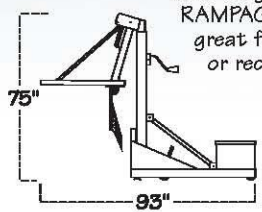

• Optional bolt-on TuffGuard™ backboard padding

• Simple hand crank adjustment easily adjusts rim height from 10' - 6.5'

• Foot lever raises unit onto castor for rolling

• Tough powder coat paint

• Rim height adjusts for smaller players

• Safety padding covers front of base unit

• Compact & Easy to roll

• Optional FT82BC Ballast Box Cover Padding

• PORTABILITY - The RAMPAGE rolls easily on 3 non-marking roller wheels and folds down into a compact storage position.

• HEIGHT ADJUSTABLE - Crank to adjust the rim to lower heights and the RAMPAGE works great for residential or recreational use.

The Rampage portable basketball goal is by far the best performing unit in its class. No other portable goal offers this level of rigidity, portability and simple height adjustment at such an affordable price.

Infinite rim height adjustment can be made with the easy crank handle located on the back of the vertical mast. The rim height indicator labels determine rim heights from 10' to 6'6". The Rampage uses our exclusive crank-up design, which is far superior to similar goals using "spring-slide" methods.