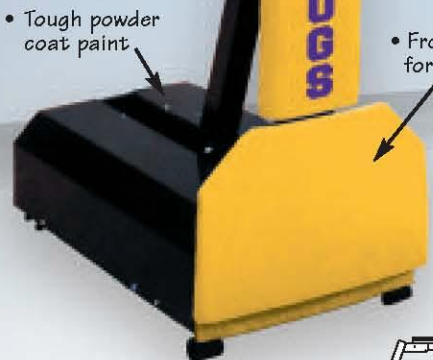

## PORTABLE BASKETBALL SYSTEM

- Selection of various clear acrylic and tempered glass backboards in sizes ranging from 36"x48" to 36"x60"
- All First Team goals are direct mounted to eliminate backboard breakage when players hang on the rim
- Optional bolt-on TuffGuard™ backboard padding
- Rim Height Indicator

- Post to backboard extension distance is 48" with rim at 10' (Extension distance decreases as rim height is lowered)  
9' - 44"  
8' - 40"  
7' - 35"

**FREE!**

LTR 83 Base Pad Lettering Upon Request

- Simple hand crank adjustment easily adjusts rim height from 10' - 6'6"
- Tough powder coat paint

- Safety padding covers front of base unit
- Front pad flips forward to roll

- Rim height adjusts for smaller players

- Neck drops down to pass through doorway
- Compact & Easy to roll

• Open to roll... Close to play