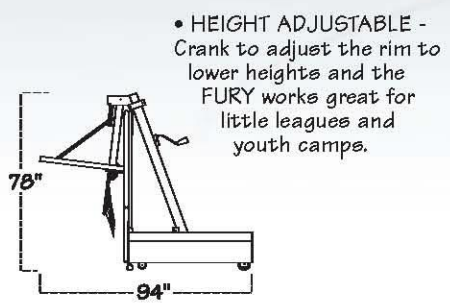

- HEIGHT ADJUSTABLE - Crank to adjust the rim to lower heights and the FURY works great for little leagues and youth camps.

WARNING!

Failure to install customer supplied ballast according to instructions could result in serious injury.