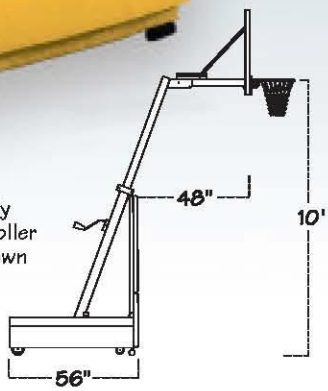

- HEIGHT ADJUSTABLE - Crank to adjust the rim to lower heights and the FURY works great for little leagues and youth camps.

WARNING!

Failure to install customer supplied ballast according to instructions could result in serious injury.