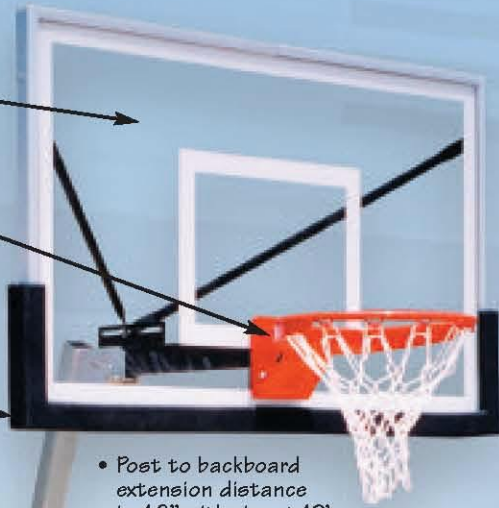

- Selection of various clear acrylic and tempered glass backboards in sizes ranging from 36"x48" to 36"x60"
- All First Team goals are direct mounted to eliminate backboard breakage when players hang on the rim
- Optional bolt-on TuffGuard™ backboard padding
- Rim Height Indicator

- Post to backboard extension distance is 48" with rim at 10' (Extension distance decreases as rim height is lowered)
  9' - 44"
  8' - 40"
  7' - 35"

FREE!

LTR 83 Base Pad Lettering Upon Request

- Simple hand crank adjustment easily adjusts rim height from 10' - 6'6"
- Tough powder coat paint