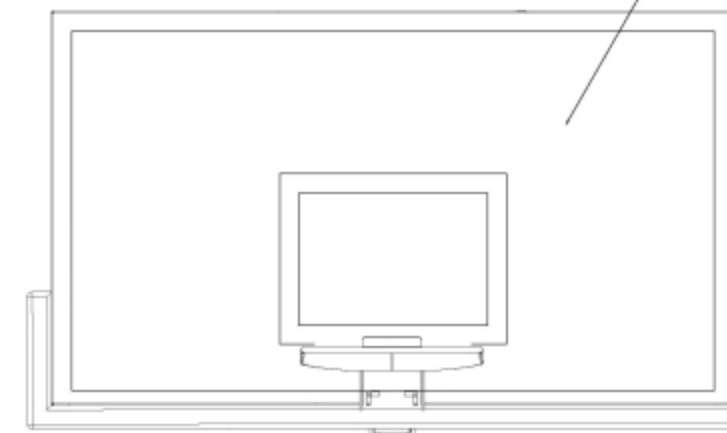

FIRST TEAM SPORTS INC.
HUTCHINSON, KS 67501

TEMPEST PORTABLE BASKETBALL GOAL
PRODUCT SUBMITTAL

www.InstitutionalBasketballSystems.com | Tom Nicotera | 877.272.5430

UNIT ADJUSTABLE FROM 10'
TO 6' 6" IN 6" INCREMENTS

RIM IS FT196 FULL
TILT 180 DEG BREAKAWAY

BACKBOARD IS TEMPERED GLASS
FT235 42"x72"

DIRECT MOUNT GOAL ATTACHMENT

4" SQ TUBE

66.00

BEAM
PAD

95.50

120.00

COUNTER
WEIGHT IN
REAR OF
BASE
ASSEMBLY

78.00

8" X 2" NON MARKING
POLYURETHANE WHEELS

FT72C BACKBOARD
SAFETY PAD

2" PROTECTIVE
PADS
COVER FRONT AND
SIDES OF UNIT

2" X 5" X
3/16" REC
TUBE

UNIT SHOWN
IN STORAGE POSITION

83.00